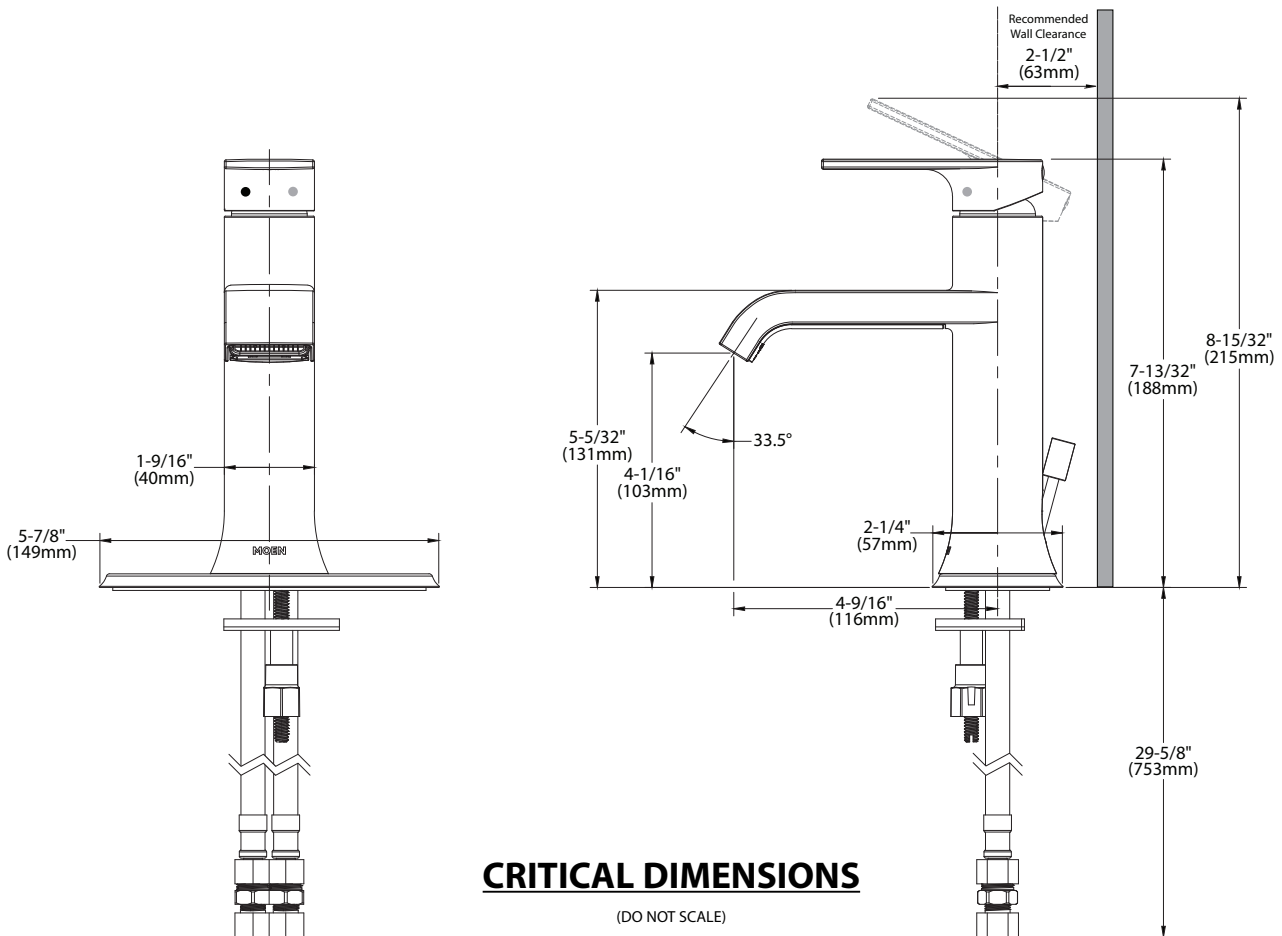

FOR MORE INFORMATION CALL: 1-800-BUY-MOEN

www.moen.com